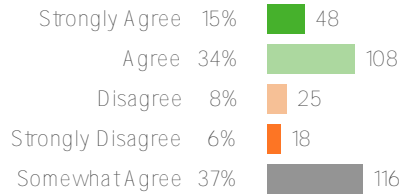

# St School Safety

Your average

66%

320 responses

District average: 70% Washington Elementary School District

How did people respond?

Q.1: Students in my school can disagree with each other without using physical contact.

Favorable: 78%

Q.2: Students in my school do not bully other students.

Favorable: 44%

Q.3: I do not worry about my physical safety while at school.

Favorable: 65%

Q.4: If a student is bullied in school, they know how to get help.