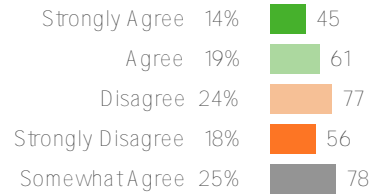

# St School Safety

Your average

66%

320 responses

District average: 70% Washington Elementary School District

How did people respond?

Q.1: Students in my school can disagree with each other without using physical contact.

Favorable: 78%

Q.2: Students in my school do not bully other students.

Favorable: 44%

Q.3: I do not worry about my physical safety while at school.

Favorable: 65%

Q.4: If a student is bullied in school, they know how to get help.