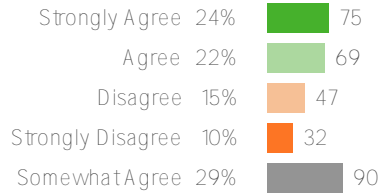

# St School Safety

Your average

66%

320 responses

District average: 70% Washington Elementary School District

How did people respond?

Q.1: Students in my school can disagree with each other without using physical contact.

Favorable: 78%

Q.2: Students in my school do not bully other students.

Favorable: 44%

Q.3: I do not worry about my physical safety while at school.

Favorable: 65%

Q.4: If a student is bullied in school, they know how to get help.